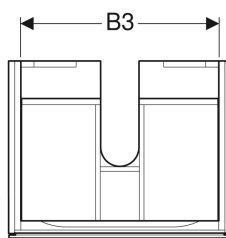

Characteristics

- Wall-hung
- With one drawer
- Opening with push-to-open mechanism
- Drawer with antislip mat
- Drawer with LED light
- Moisture-resistant
- Delivered preassembled

Technical data

Protection degree	IP21
Protection class	II
Nominal voltage	230 V AC
Mains frequency	50 Hz
Operating voltage	12 V DC
Product material	High-compressed three-layer chipboard
Energy efficiency class	A++
Light colour	3000 K

Scope of delivery

- Fastening material

Art. no.	Colour / surface	B	B1	B2	B3	Washbasin width	H	T	Power consumption	Luminous flux
500.505.01.1	white / high-gloss coated	58 cm	54.6 cm	10 cm	51.6 cm	60 cm	22 cm	46.2 cm	2.25 W	270 lm
500.508.01.1	white / high-gloss coated	88 cm	84.6 cm	23 cm	81.6 cm	90 cm	22 cm	46.2 cm	3.75 W	450 lm
500.505.00.1	greige / matt coated	58 cm	54.6 cm	10 cm	51.6 cm	60 cm	22 cm	46.2 cm	2.25 W	270 lm
500.508.00.1	greige / matt coated	88 cm	84.6 cm	23 cm	81.6 cm	90 cm	22 cm	46.2 cm	3.75 W	450 lm
500.505.43.1	scultura grey / wooden-textured melamine	58 cm	54.6 cm	10 cm	51.6 cm	60 cm	22 cm	46.2 cm	2.25 W	270 lm
500.508.43.1	scultura grey / wooden-textured melamine	88 cm	84.6 cm	23 cm	81.6 cm	90 cm	22 cm	46.2 cm	3.75 W	450 lm

Accessories

- Geberit Xeno² drawer insert, T-partition
- Geberit Xeno² drawer insert, H-partition
- Geberit towel rail for bathroom furniture, with right-angled corner
- Geberit towel rail for bathroom furniture, with radius corner

- Space saving trap and UK adaptor required - order additionally 151.116.11.1 & 243.134.00.1