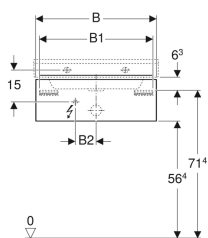

Characteristics

- Wall-hung
- With one drawer
- Opening with push-to-open mechanism
- Drawer with antislip mat
- Drawer with LED light
- Moisture-resistant
- Delivered preassembled

Technical data

Protection degree	IP21
Protection class	II
Nominal voltage	230 V AC
Mains frequency	50 Hz
Operating voltage	12 V DC
Product material	High-compressed three-layer chipboard
Energy efficiency class	A++
Light colour	3000 K

Scope of delivery

- Fastening material

Art. no.	Colour / surface	B	B1	B2	B3	Washbasin width	H	T	Power consumption	Luminous flux
500.505.01.1	white / high-gloss coated	58 cm	54.6 cm	10 cm	51.6 cm	60 cm	22 cm	46.2 cm	2.25 W	270 lm
500.508.01.1	white / high-gloss coated	88 cm	84.6 cm	23 cm	81.6 cm	90 cm	22 cm	46.2 cm	3.75 W	450 lm
500.505.00.1	greige / matt coated	58 cm	54.6 cm	10 cm	51.6 cm	60 cm	22 cm	46.2 cm	2.25 W	270 lm
500.508.00.1	greige / matt coated	88 cm	84.6 cm	23 cm	81.6 cm	90 cm	22 cm	46.2 cm	3.75 W	450 lm
500.505.43.1	scultura grey / wooden-textured melamine	58 cm	54.6 cm	10 cm	51.6 cm	60 cm	22 cm	46.2 cm	2.25 W	270 lm
500.508.43.1	scultura grey / wooden-textured melamine	88 cm	84.6 cm	23 cm	81.6 cm	90 cm	22 cm	46.2 cm	3.75 W	450 lm

Accessories

- Geberit Xeno² drawer insert, T-partition
- Geberit Xeno² drawer insert, H-partition
- Geberit towel rail for bathroom furniture, with right-angled corner
- Geberit towel rail for bathroom furniture, with radius corner

- Space saving trap and UK adaptor required - order additionally 151.116.11.1 & 243.134.00.1