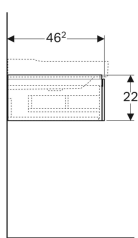

## Geberit Xeno<sup>2</sup> cabinet for washbasin, with one drawer

Example image

### Scope of delivery

- Fastening material

Art. no.	Colour / surface	B	B1	B2	B3	Washbasin width	H	T	Power consumption	Luminous flux
500.505.01.1	white / high-gloss coated	58 cm	54.6 cm	10 cm	51.6 cm	60 cm	22 cm	46.2 cm	2.25 W	270 lm
500.508.01.1	white / high-gloss coated	88 cm	84.6 cm	23 cm	81.6 cm	90 cm	22 cm	46.2 cm	3.75 W	450 lm
500.505.00.1	greige / matt coated	58 cm	54.6 cm	10 cm	51.6 cm	60 cm	22 cm	46.2 cm	2.25 W	270 lm
500.508.00.1	greige / matt coated	88 cm	84.6 cm	23 cm	81.6 cm	90 cm	22 cm	46.2 cm	3.75 W	450 lm
500.505.43.1	scultura grey / wooden-textured melamine	58 cm	54.6 cm	10 cm	51.6 cm	60 cm	22 cm	46.2 cm	2.25 W	270 lm
500.508.43.1	scultura grey / wooden-textured melamine	88 cm	84.6 cm	23 cm	81.6 cm	90 cm	22 cm	46.2 cm	3.75 W	450 lm