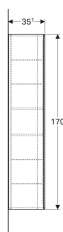

**Geberit Xeno<sup>2</sup> tall cabinet with one door and internal mirror**

Example image

**Characteristics**

- Wall-hung
- With one door
- Door with soft closing
- With two fixed shelves
- With four movable shelves

- Hinge side left or right
- Moisture-resistant
- Mirror on inside of door
- Delivered preassembled

**Technical data**

Product material | High-compressed three-layer chipboard

**Scope of delivery**

- 4 movable shelves
- Fastening material

Art. no.	Colour / surface	B	H	T
500.503.01.1	white / high-gloss coated	40 cm	170 cm	35.1 cm
500.503.00.1	greige / matt coated	40 cm	170 cm	35.1 cm
500.503.43.1	scultura grey / wooden-textured melamine	40 cm	170 cm	35.1 cm