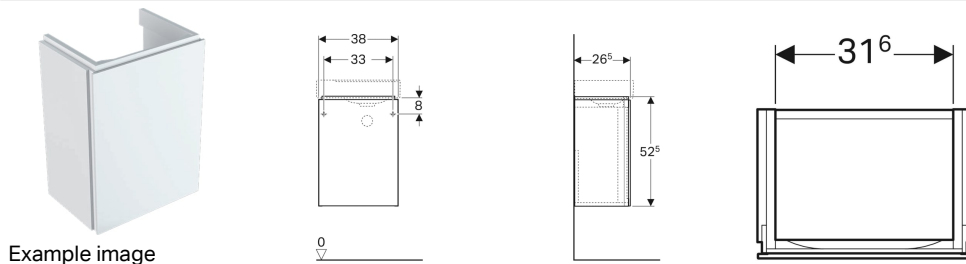

Geberit Xeno² cabinet for handrinse basin, with one door

Characteristics

- Wall-hung
- With one door
- Door with soft closing
- Hinge side left or right

- Moisture-resistant
- Delivered preassembled

Technical data

Product material | High-compressed three-layer chipboard

Scope of delivery

- Fastening material

Art. no.	Colour / surface	B	Washbasin width	H	T
500.502.01.1	white / high-gloss coated	38 cm	40 cm	52.5 cm	26.5 cm
500.502.00.1	greige / matt coated	38 cm	40 cm	52.5 cm	26.5 cm
500.502.43.1	scultura grey / wooden-textured melamine	38 cm	40 cm	52.5 cm	26.5 cm