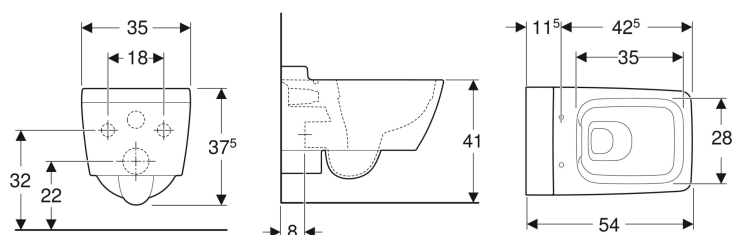

**Geberit Xeno<sup>2</sup> wall-hung WC, washdown, shrouded, Rimfree**

Example image

**Application purposes**

- For concealed cisterns
- For pressure flushing valves

**Characteristics**

- Wall-hung
- Washdown WC
- Rimfree

- Easy fastening with Geberit WC wall fixing type EFF3
- Type 1, full flush volume 6 / 5 l, in accordance with EN 997
- Type 2 in accordance with EN 997
- Flushes with 4.5 l
- Shrouded
- Hidden fastening

**Technical data**

Product material | Vitreous china

**Scope of delivery**

- Fastening material

**To order additionally**

- WC seat

Art. no.	Colour / surface	B	H	T
500.500.01.1	white / KeraTect	35 cm	37.5 cm	54 cm