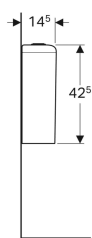

**Geberit iCon exposed cistern, close-coupled, dual flush, bottom water supply connection**

Example image

**Application purposes**

- For water supply connections 1/2"

**Characteristics**

- Close-coupled
- Dual flush

- Water supply connection on the bottom right

**Technical data**

|                                      |                |
|--------------------------------------|----------------|
| Flush volume, factory setting        | 6 and 4 l      |
| Flush volume small, adjustment range | 3 / 4 l        |
| Product material                     | Vitreous china |

| Art. no.     | Colour / surface | B       | H       | T       |
|--------------|------------------|---------|---------|---------|
| 500.409.01.1 | white            | 37.5 cm | 42.5 cm | 14.5 cm |