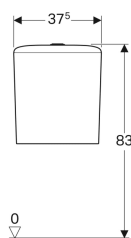

**Geberit iCon exposed cistern, close-coupled, dual flush, bottom water supply connection**

Example image

**Application purposes**

- For water supply connections 1/2"

**Characteristics**

- Close-coupled
- Dual flush

- Water supply connection on the bottom right

**Technical data**

|                                      |                |
|--------------------------------------|----------------|
| Flush volume, factory setting        | 6 and 4 l      |
| Flush volume small, adjustment range | 3 / 4 l        |
| Product material                     | Vitreous china |

| Art. no.     | Colour / surface | B       | H       | T       |
|--------------|------------------|---------|---------|---------|
| 500.409.01.1 | white            | 37.5 cm | 42.5 cm | 14.5 cm |