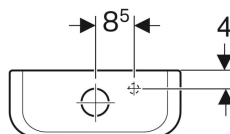

**Geberit iCon exposed cistern, close-coupled, dual flush, bottom water supply connection**

Example image

**Application purposes**

- For water supply connections 1/2"

**Characteristics**

- Close-coupled
- Dual flush

- Water supply connection on the bottom right

**Technical data**

|                                      |                |
|--------------------------------------|----------------|
| Flush volume, factory setting        | 6 and 4 l      |
| Flush volume small, adjustment range | 3 / 4 l        |
| Product material                     | Vitreous china |

| Art. no.     | Colour / surface | B       | H       | T       |
|--------------|------------------|---------|---------|---------|
| 500.409.01.1 | white            | 37.5 cm | 42.5 cm | 14.5 cm |