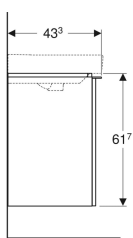

## Geberit Smyle Square cabinet for washbasin, with one door

Example image

### Scope of delivery

- Cabinet for washbasin
- Fastening material

Art. no.	Colour / surface	B	Washbasin width	H	T	Door
500.366.00.1	Body and front: white / high-gloss coated Handle: white / matt powder-coated	53.6 cm	55 cm	61.7 cm	43.3 cm	door hinges left
500.365.00.1	Body and front: white / high-gloss coated Handle: white / matt powder-coated	53.6 cm	55 cm	61.7 cm	43.3 cm	door hinges right
500.365.JK.1	Body and front: lava / matt coated Handle: lava / matt powder-coated	53.6 cm	55 cm	61.7 cm	43.3 cm	door hinges right
500.366.JK.1	Body and front: lava / matt coated Handle: lava / matt powder-coated	53.6 cm	55 cm	61.7 cm	43.3 cm	door hinges left
500.365.JL.1	Body and front: sand grey / high-gloss coated Handle: sand grey / matt powder-coated	53.6 cm	55 cm	61.7 cm	43.3 cm	door hinges right
500.366.JL.1	Body and front: sand grey / high-gloss coated Handle: sand grey / matt powder-coated	53.6 cm	55 cm	61.7 cm	43.3 cm	door hinges left
500.365.JR.1	Body and front: hickory / wood-textured melamine Handle: lava / matt powder-coated	53.6 cm	55 cm	61.7 cm	43.3 cm	door hinges right
500.366.JR.1	Body and front: hickory / wood-textured melamine Handle: lava / matt powder-coated	53.6 cm	55 cm	61.7 cm	43.3 cm	door hinges left