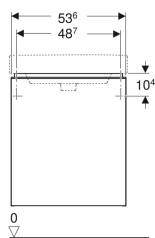

## Geberit Smyle Square cabinet for washbasin, with one door

Example image

### Scope of delivery

- Cabinet for washbasin
- Fastening material

Art. no.	Colour / surface	B	Washbasin width	H	T	Door
500.366.00.1	Body and front: white / high-gloss coated Handle: white / matt powder-coated	53.6 cm	55 cm	61.7 cm	43.3 cm	door hinges left
500.365.00.1	Body and front: white / high-gloss coated Handle: white / matt powder-coated	53.6 cm	55 cm	61.7 cm	43.3 cm	door hinges right
500.365.JK.1	Body and front: lava / matt coated Handle: lava / matt powder-coated	53.6 cm	55 cm	61.7 cm	43.3 cm	door hinges right
500.366.JK.1	Body and front: lava / matt coated Handle: lava / matt powder-coated	53.6 cm	55 cm	61.7 cm	43.3 cm	door hinges left
500.365.JL.1	Body and front: sand grey / high-gloss coated Handle: sand grey / matt powder-coated	53.6 cm	55 cm	61.7 cm	43.3 cm	door hinges right
500.366.JL.1	Body and front: sand grey / high-gloss coated Handle: sand grey / matt powder-coated	53.6 cm	55 cm	61.7 cm	43.3 cm	door hinges left
500.365.JR.1	Body and front: hickory / wood-textured melamine Handle: lava / matt powder-coated	53.6 cm	55 cm	61.7 cm	43.3 cm	door hinges right
500.366.JR.1	Body and front: hickory / wood-textured melamine Handle: lava / matt powder-coated	53.6 cm	55 cm	61.7 cm	43.3 cm	door hinges left