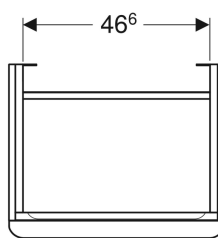

## Geberit Smyle Square cabinet for washbasin, with one door

Example image

### Scope of delivery

- Cabinet for washbasin
- Fastening material

Art. no.	Colour / surface	B	Washbasin width	H	T	Door
500.366.00.1	Body and front: white / high-gloss coated Handle: white / matt powder-coated	53.6 cm	55 cm	61.7 cm	43.3 cm	door hinges left
500.365.00.1	Body and front: white / high-gloss coated Handle: white / matt powder-coated	53.6 cm	55 cm	61.7 cm	43.3 cm	door hinges right
500.365.JK.1	Body and front: lava / matt coated Handle: lava / matt powder-coated	53.6 cm	55 cm	61.7 cm	43.3 cm	door hinges right
500.366.JK.1	Body and front: lava / matt coated Handle: lava / matt powder-coated	53.6 cm	55 cm	61.7 cm	43.3 cm	door hinges left
500.365.JL.1	Body and front: sand grey / high-gloss coated Handle: sand grey / matt powder-coated	53.6 cm	55 cm	61.7 cm	43.3 cm	door hinges right
500.366.JL.1	Body and front: sand grey / high-gloss coated Handle: sand grey / matt powder-coated	53.6 cm	55 cm	61.7 cm	43.3 cm	door hinges left
500.365.JR.1	Body and front: hickory / wood-textured melamine Handle: lava / matt powder-coated	53.6 cm	55 cm	61.7 cm	43.3 cm	door hinges right
500.366.JR.1	Body and front: hickory / wood-textured melamine Handle: lava / matt powder-coated	53.6 cm	55 cm	61.7 cm	43.3 cm	door hinges left