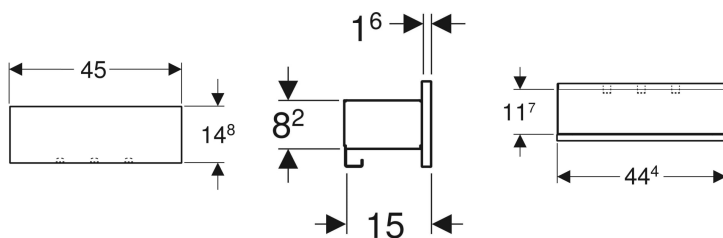

Geberit Smyle Square wall shelf

Example image

Characteristics

- Wall-hung
- With three towel hooks
- Moisture-resistant

- Delivered preassembled

Technical data

Product material | High-compressed three-layer chipboard

Scope of delivery

- Wall shelf

- Fastening material

Art. no.	Colour / surface	B	H	T
500.362.00.1	Body: matt powder-coated / lava Front: white / high-gloss coated	45 cm	14.8 cm	15 cm
500.362.JK.1	Body: matt powder-coated / lava Front: lava / matt coated	45 cm	14.8 cm	15 cm
500.362.JL.1	Body: matt powder-coated / lava Front: sand grey / high-gloss coated	45 cm	14.8 cm	15 cm
500.362.JR.1	Body: matt powder-coated / lava Front: hickory / wood-textured melamine	45 cm	14.8 cm	15 cm