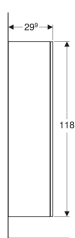

## Geberit Smyle Square medium cabinet with one door

Example image

### Characteristics

- Wall-hung
- Can be connected with low cabinet to form a tall cabinet
- With one door
- Door with soft closing
- Opening with push-to-open mechanism
- Movable glass shelves

- Hinge side left or right
- Mirror on inside of door
- Moisture-resistant
- Delivered preassembled

### Technical data

Product material | High-compressed three-layer chipboard

### Scope of delivery

- Side cabinet
- 3 glass shelves
- Fastening material

Art. no.	Colour / surface	B	H	T
500.361.00.1	white / high-gloss coated	36 cm	118 cm	29.9 cm
500.361.JK.1	lava / matt coated	36 cm	118 cm	29.9 cm
500.361.JL.1	sand grey / high-gloss coated	36 cm	118 cm	29.9 cm
500.361.JR.1	hickory / wooden-textured melamine	36 cm	118 cm	29.9 cm