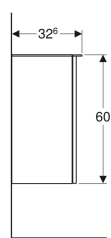

Geberit Smyle Square low cabinet with one door

Example image

Characteristics

- Wall-hung
- Can be connected with medium cabinet to form a tall cabinet
- With one door
- Opening with handle
- Door with soft closing

- With one movable shelf
- Moisture-resistant
- Cover plate made of glass
- Delivered preassembled

Technical data

Product material | High-compressed three-layer chipboard

Scope of delivery

- Low cabinet
- Fastening material

Art. no.	Colour / surface	B	H	T	Door
500.360.00.1	Body and front: white / high-gloss coated Handle: white / matt powder-coated	36 cm	60 cm	32.6 cm	door hinges left
500.359.00.1	Body and front: white / high-gloss coated Handle: white / matt powder-coated	36 cm	60 cm	32.6 cm	door hinges right
500.359.JK.1	Body and front: lava / matt coated Handle: lava / matt powder-coated	36 cm	60 cm	32.6 cm	door hinges right
500.360.JK.1	Body and front: lava / matt coated Handle: lava / matt powder-coated	36 cm	60 cm	32.6 cm	door hinges left
500.359.JL.1	Body and front: sand grey / high-gloss coated Handle: sand grey / matt powder-coated	36 cm	60 cm	32.6 cm	door hinges right
500.360.JL.1	Body and front: sand grey / high-gloss coated Handle: sand grey / matt powder-coated	36 cm	60 cm	32.6 cm	door hinges left
500.359.JR.1	Body and front: hickory / wood-textured melamine Handle: lava / matt powder-coated	36 cm	60 cm	32.6 cm	door hinges right
500.360.JR.1	Body and front: hickory / wood-textured melamine Handle: lava / matt powder-coated	36 cm	60 cm	32.6 cm	door hinges left