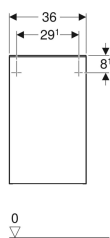

Geberit Smyle Square low cabinet with one door

Example image

Characteristics

- Wall-hung
- Can be connected with medium cabinet to form a tall cabinet
- With one door
- Opening with handle
- Door with soft closing

Art. no.	Colour / surface	B	H	T	Door
500.360.00.1	Body and front: white / high-gloss coated Handle: white / matt powder-coated	36 cm	60 cm	32.6 cm	door hinges left
500.359.00.1	Body and front: white / high-gloss coated Handle: white / matt powder-coated	36 cm	60 cm	32.6 cm	door hinges right
500.359.JK.1	Body and front: lava / matt coated Handle: lava / matt powder-coated	36 cm	60 cm	32.6 cm	door hinges right
500.360.JK.1	Body and front: lava / matt coated Handle: lava / matt powder-coated	36 cm	60 cm	32.6 cm	door hinges left
500.359.JL.1	Body and front: sand grey / high-gloss coated Handle: sand grey / matt powder-coated	36 cm	60 cm	32.6 cm	door hinges right
500.360.JL.1	Body and front: sand grey / high-gloss coated Handle: sand grey / matt powder-coated	36 cm	60 cm	32.6 cm	door hinges left
500.359.JR.1	Body and front: hickory / wood-textured melamine Handle: lava / matt powder-coated	36 cm	60 cm	32.6 cm	door hinges right
500.360.JR.1	Body and front: hickory / wood-textured melamine Handle: lava / matt powder-coated	36 cm	60 cm	32.6 cm	door hinges left