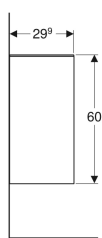

## Geberit Smyle Square low cabinet, open

Example image

### Characteristics

- Wall-hung
- Can be connected with medium cabinet to form a tall cabinet
- With one movable shelf
- Moisture-resistant

- Cover plate made of glass
- Delivered preassembled

### Scope of delivery

- Low cabinet
- Fastening material

Art. no.	Colour / surface	B	H	T
500.358.00.1	white / high-gloss coated	36 cm	60 cm	29.9 cm
500.358.JK.1	lava / matt coated	36 cm	60 cm	29.9 cm
500.358.JL.1	sand grey / high-gloss coated	36 cm	60 cm	29.9 cm
500.358.JR.1	hickory / wooden-textured melamine	36 cm	60 cm	29.9 cm