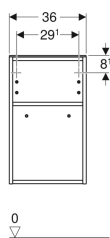

## Geberit Smyle Square low cabinet, open

Example image

### Characteristics

- Wall-hung
- Can be connected with medium cabinet to form a tall cabinet
- With one movable shelf
- Moisture-resistant

- Cover plate made of glass
- Delivered preassembled

### Scope of delivery

- Low cabinet
- Fastening material

Art. no.	Colour / surface	B	H	T
500.358.00.1	white / high-gloss coated	36 cm	60 cm	29.9 cm
500.358.JK.1	lava / matt coated	36 cm	60 cm	29.9 cm
500.358.JL.1	sand grey / high-gloss coated	36 cm	60 cm	29.9 cm
500.358.JR.1	hickory / wooden-textured melamine	36 cm	60 cm	29.9 cm