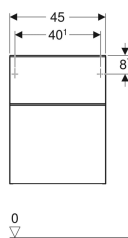

## Geberit Smyle Square low cabinet with two drawers

Example image

### Characteristics

- Wall-hung
- Can be connected with washbasin cabinet
- With two drawers
- Opening with handle
- Drawer with soft-closing

- Moisture-resistant
- Drawer frame made of metal
- Cover plate made of glass
- Delivered preassembled

### Scope of delivery

- Low cabinet
- Fastening material

Art. no.	Colour / surface	B	H	T
500.357.00.1	Body and front: white / high-gloss coated Handle: white / matt powder-coated	45 cm	60 cm	47 cm
500.357.JK.1	Body and front: lava / matt coated Handle: lava / matt powder-coated	45 cm	60 cm	47 cm
500.357.JL.1	Body and front: sand grey / high-gloss coated Handle: sand grey / matt powder-coated	45 cm	60 cm	47 cm
500.357.JR.1	Body and front: hickory / wood-textured melamine Handle: lava / matt powder-coated	45 cm	60 cm	47 cm