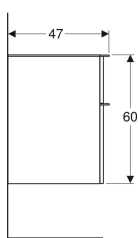

## Geberit Smyle Square low cabinet with two drawers

Example image

### Scope of delivery

- Low cabinet
- Fastening material

Art. no.	Colour / surface	B	H	T
500.357.00.1	Body and front: white / high-gloss coated Handle: white / matt powder-coated	45 cm	60 cm	47 cm
500.357.JK.1	Body and front: lava / matt coated Handle: lava / matt powder-coated	45 cm	60 cm	47 cm
500.357.JL.1	Body and front: sand grey / high-gloss coated Handle: sand grey / matt powder-coated	45 cm	60 cm	47 cm
500.357.JR.1	Body and front: hickory / wood-textured melamine Handle: lava / matt powder-coated	45 cm	60 cm	47 cm