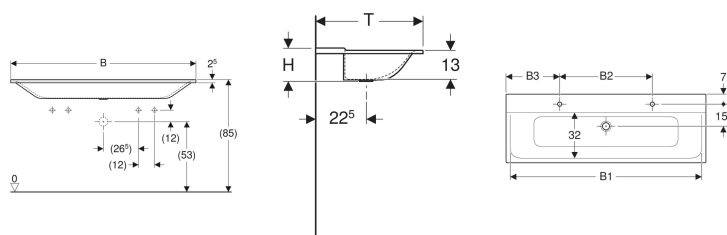

### Application purposes

- For mounting on washbasin cabinets

### Technical data

Product material

Varicor®

Art. no.	Colour / surface	Tap hole	Overflow	B	B1	B2	B3	Cabinet width	H	T
500.277.00.1	white alpine	left and right	without	140 cm	135 cm	65 cm	37.5 cm	139.5 cm	15 cm	48 cm
500.276.00.1	white alpine	without	without	140 cm	135 cm	– cm	– cm	139.5 cm	15 cm	48 cm
500.279.00.1	white alpine	left and right	without	160 cm	155 cm	70 cm	45 cm	159.5 cm	15 cm	48 cm
500.278.00.1	white alpine	without	without	160 cm	155 cm	– cm	– cm	159.5 cm	15 cm	48 cm