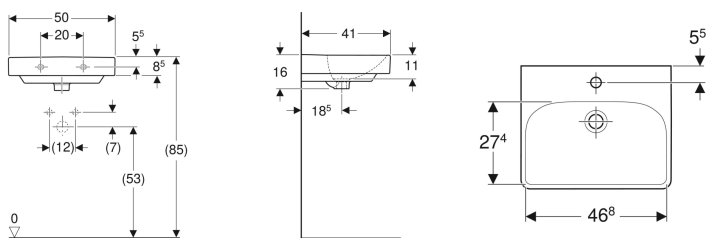

## Geberit Smyle Square handrinse basin

Example image

### Characteristics

- Can be installed with a washbasin cabinet
- Can be combined with half pedestal

- Can be combined with full pedestal

### Technical data

Product material | Vitreous china

Art. no.	Colour / surface	Tap hole	Overflow	B	Cabinet width	H	T
500.256.01.1	white	centred	visible	50 cm	49.2 cm	16 cm	41 cm