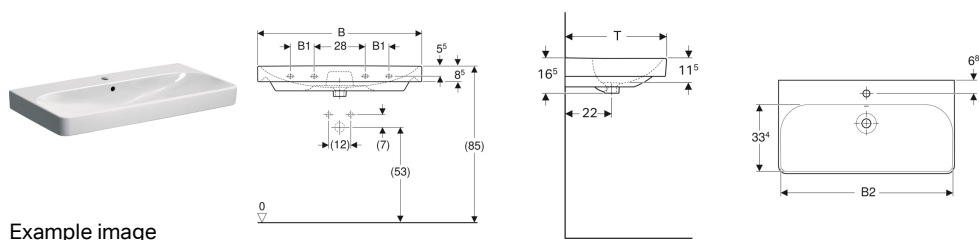

Geberit Smyle Square washbasin

Example image

Characteristics

- Can be installed with a washbasin cabinet

Technical data

Product material

Vitreous china

Art. no.	Colour / surface	Tap hole	Overflow	B	B1	B2	Cabinet width	H	T	Fastening points	
501.574.00.1	white	without	visible	55 cm	- cm	51.8 cm	53.6 cm	16.5 cm	44 cm	2	New
500.259.01.1	white	centred	visible	55 cm	- cm	51.8 cm	53.6 cm	16.5 cm	44 cm	2	
500.229.01.1	white	centred	visible	60 cm	- cm	56.8 cm	58.4 cm	16.5 cm	48 cm	2	
500.249.01.1	white	centred	visible	75 cm	- cm	71.5 cm	73.4 cm	16.5 cm	48 cm	2	
500.251.01.1	white	centred	visible	90 cm	13 cm	86.8 cm	88.4 cm	16.5 cm	48 cm	4	
500.250.01.1	white	without	visible	90 cm	13 cm	86.8 cm	88.4 cm	16.5 cm	48 cm	4	
500.252.01.1	white	left and right	visible	90 cm	13 cm	86.8 cm	88.4 cm	16.5 cm	48 cm	4	
500.253.01.1	white	left and right	visible	120 cm	28 cm	116.8 cm	118.4 cm	16.5 cm	48 cm	4	
500.226.01.1	white	centred	visible	120 cm	28 cm	116.8 cm	118.4 cm	16.5 cm	48 cm	4	
500.225.01.1	white	without	visible	120 cm	28 cm	116.8 cm	118.4 cm	16.5 cm	48 cm	4	

Accessories

- Geberit bottle trap with dip tube for washbasin, space-saving model, horizontal outlet
- Geberit bottle trap for washbasin, plastic, horizontal outlet
- Geberit fastening material for washbasin

- 500.342.01.1 - Smyle square full pedestal for 450 mm – 600 mm basins only
- 500.575.01.1 - Smyle square semi pedestal for 450 mm basin only