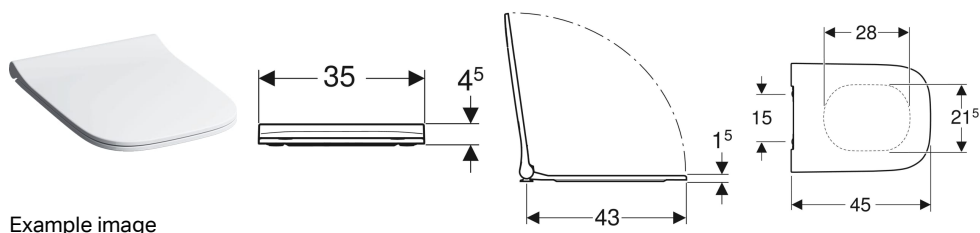

Geberit Smyle Square WC seat, slim design, sandwich shape

Example image

- Antibacterial

Characteristics

- Slim design
- Sandwich shape

Technical data

Product material

Duroplast

Art. no.	Colour / surface	Quick-release hinges	Soft-closing mechanism	Fastening	Hinge material
500.688.01.1	white	yes	yes	from above	Brass chrome-plated
500.240.01.1	white	no	yes	from above	Brass chrome-plated
500.239.01.1	white	no	no	from above	Brass chrome-plated