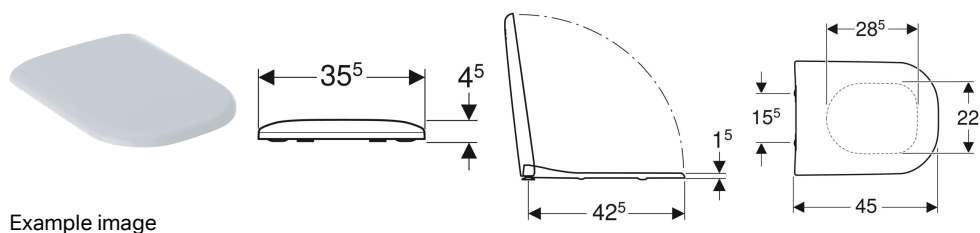

Geberit Smyle WC seat

Characteristics

- Overlapping WC lid

Technical data

Product material

| Duroplast

Art. no.	Colour / surface	Quick-release hinges	Soft-closing mechanism	Fastening	Hinge material	
500.979.01.1	white	yes	yes	from above	Brass chrome-plated	New
500.236.01.1	white	no	yes	from above	Brass chrome-plated	
500.235.01.1	white	no	no	from above	Brass chrome-plated	