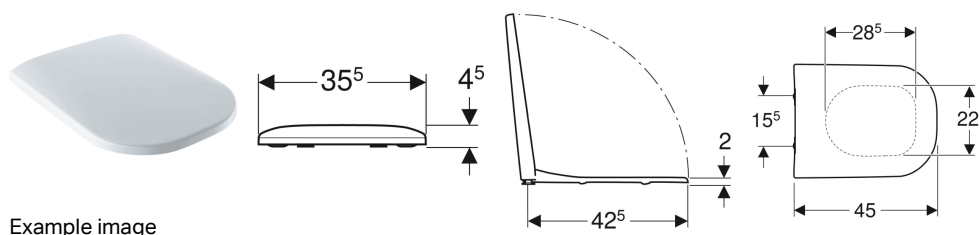

**Geberit Smyle WC seat, angular edge**

Example image

**Characteristics**

- Overlapping WC lid
- Angular edges

**Technical data**

Product material

| Duroplast

| Art. no.     | Colour / surface | Quick-release hinges | Soft-closing mechanism | Fastening  | Hinge material      |     |
|--------------|------------------|----------------------|------------------------|------------|---------------------|-----|
| 500.233.01.1 | white            | no                   | yes                    | from above | Brass chrome-plated |     |
| 500.234.01.1 | white            | no                   | no                     | from above | Brass chrome-plated |     |
| 500.980.01.1 | white            | yes                  | yes                    | from above | Brass chrome-plated | New |