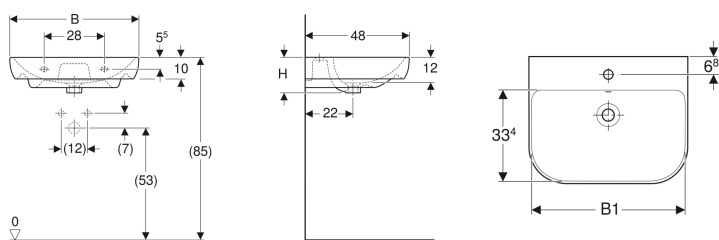

## Geberit Smyle washbasin

Example image

### Characteristics

- Can be combined with half pedestal
- Can be combined with full pedestal

### Technical data

Product material

Vitreous china

Art. no.	Colour / surface	Tap hole	Overflow	B	B1	H	T
500.227.01.1	white	centred	visible	55 cm	51.5 cm	16.5 cm	48 cm
500.228.01.1	white	centred	visible	60 cm	56.8 cm	16.5 cm	48 cm
500.230.01.1	white	centred	visible	65 cm	61.8 cm	17 cm	48 cm
500.248.01.1	white	centred	visible	70 cm	66.8 cm	17 cm	48 cm