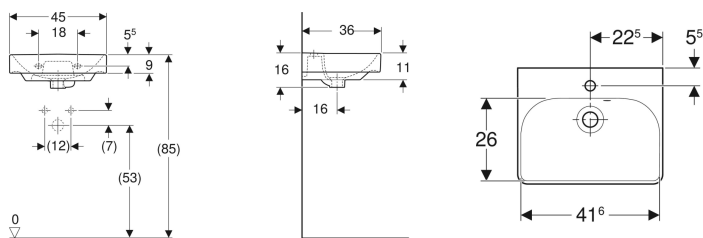

Geberit Smyle Square handrinse basin with asymmetrical overflow

Example image

Characteristics

- Can be installed with a washbasin cabinet
- Asymmetrical overflow

Technical data

Product material

Vitreous china

Art. no.	Colour / surface	Tap hole	Overflow	B	Cabinet width	H	T
500.222.01.1	white	centred	visible	45 cm	44.2 cm	16 cm	36 cm

Accessories

- Geberit bottle trap with dip tube for washbasin, space-saving model, horizontal outlet
- Geberit bottle trap for washbasin, plastic, horizontal outlet
- Geberit fastening material for handrinse basin