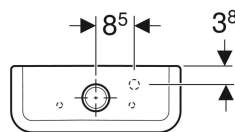

**Geberit Smyle exposed cistern, close-coupled, dual flush, bottom water supply connection**

Example image

**Characteristics**

- Close-coupled
- Dual flush
- Water supply connection on the bottom right

**Technical data**

Flush volume, factory setting	4 and 2.6 l
Flush volume large, adjustment range	4 / 6 l
Flush volume small, adjustment range	2.6 / 4 l
Product material	Vitreous china

**Scope of delivery**

- Mechanism

Art. no.	Colour / surface	B	H	T
500.219.01.1	white	37.5 cm	43 cm	14.7 cm