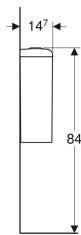

**Geberit Smyle exposed cistern, close-coupled, dual flush, bottom water supply connection**

Example image

**Characteristics**

- Close-coupled
- Dual flush
- Water supply connection on the bottom right

**Technical data**

Flush volume, factory setting	4 and 2.6 l
Flush volume large, adjustment range	4 / 6 l
Flush volume small, adjustment range	2.6 / 4 l
Product material	Vitreous china

**Scope of delivery**

- Mechanism

Art. no.	Colour / surface	B	H	T
500.219.01.1	white	37.5 cm	43 cm	14.7 cm