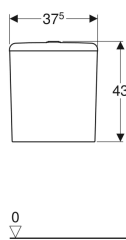

**Geberit Smyle exposed cistern, close-coupled, dual flush, bottom water supply connection**

Example image

**Characteristics**

- Close-coupled
- Dual flush
- Water supply connection on the bottom right

**Technical data**

Flush volume, factory setting	4 and 2.6 l
Flush volume large, adjustment range	4 / 6 l
Flush volume small, adjustment range	2.6 / 4 l
Product material	Vitreous china

**Scope of delivery**

- Mechanism

Art. no.	Colour / surface	B	H	T
500.219.01.1	white	37.5 cm	43 cm	14.7 cm