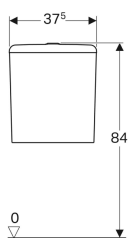

Geberit Smyle Square exposed cistern, close-coupled, dual flush, bottom water supply connection

Example image

Characteristics

- Close-coupled
- Dual flush
- Water supply connection on the bottom right

Technical data

Flush volume, factory setting	4 and 2.6 l
Flush volume large, adjustment range	4 / 6 l
Flush volume small, adjustment range	2.6 / 4 l
Product material	Vitreous china

Scope of delivery

- Mechanism

Art. no.	Colour / surface	B	H	T
500.214.01.1	white	37.5 cm	43 cm	14.5 cm