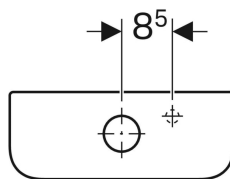

Geberit Smyle Square exposed cistern, close-coupled, dual flush, bottom water supply connection

Example image

Characteristics

- Close-coupled
- Dual flush
- Water supply connection on the bottom right

Technical data

Flush volume, factory setting	4 and 2.6 l
Flush volume large, adjustment range	4 / 6 l
Flush volume small, adjustment range	2.6 / 4 l
Product material	Vitreous china

Scope of delivery

- Mechanism

Art. no.	Colour / surface	B	H	T
500.214.01.1	white	37.5 cm	43 cm	14.5 cm