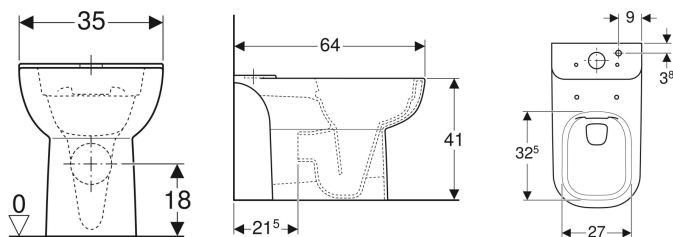

Geberit Smyle floor-standing WC for close-coupled exposed cistern, washdown, semi-shrouded, Rimfree

Example image

Application purposes

- For close-coupled exposed cistern

Characteristics

- Floor-standing
- Washdown WC
- Rimfree

- Type 1, full flush volume 6 l, in accordance with EN 997
- Multidirectional outlet
- Semi-shrouded
- Hidden fastening

Technical data

Product material | Vitreous china

Scope of delivery

- Fastening material

To order additionally

- Cistern
- WC seat

Art. no.	Colour / surface	B	H	T
500.212.01.1	white	35 cm	41 cm	64 cm