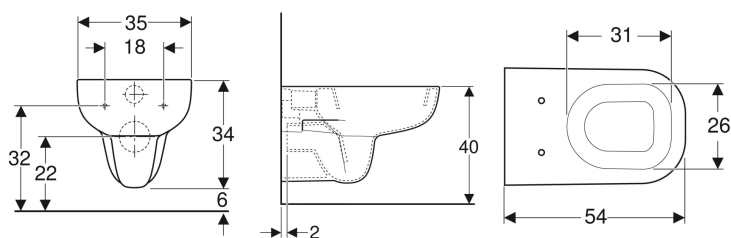

Geberit Smyle wall-hung WC, washdown

Example image

Application purposes

- For concealed cisterns
- For pressure flushing valves

Characteristics

- Wall-hung

To order additionally

- WC seat

- Washdown WC
- With flush rim
- Type 1, full flush volume 6 l, in accordance with EN 997

Technical data

Product material | Vitreous china

Art. no.	Colour / surface	B	H	T
500.211.01.1	white	35 cm	34 cm	54 cm