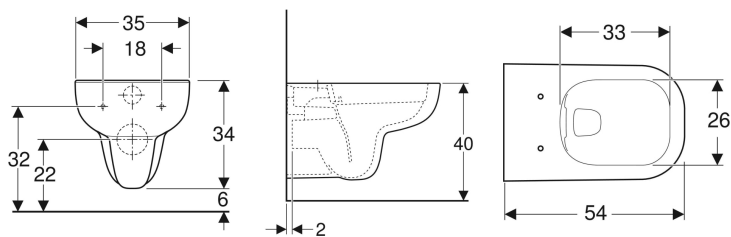

Geberit Smyle wall-hung WC, washdown, Rimfree

Example image

Application purposes

- For concealed cisterns
- For pressure flushing valves

Characteristics

- Wall-hung

- Washdown WC
- Rimfree
- Type 1, full flush volume 6 l, in accordance with EN 997

Technical data

Product material | Vitreous china

To order additionally

- WC seat

Art. no.	Colour / surface	B	H	T
500.210.01.1	white	35 cm	34 cm	54 cm

Accessories

- Geberit Smyle WC seat
- Geberit fastening material for wall-hung WCs and wall-hung bidets