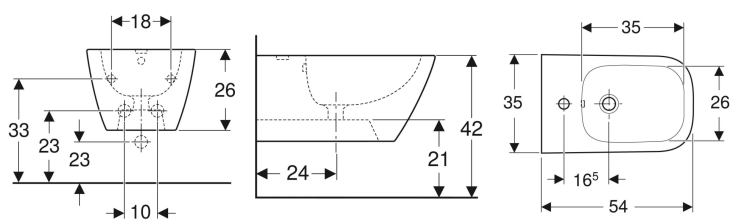

Geberit Smyle Square wall-hung bidet, shrouded

Example image

Application purposes

- For single-hole taps with flexible hoses

Characteristics

- Wall-hung
- Hidden water supply connection

- Easy fastening with Geberit bidet wall fixing type EFF2
- Shrouded
- Hidden fastening

Technical data

Product material | Vitreous china

Scope of delivery

- Fastening material

Art. no.	Colour / surface	Overflow	B	H	T
500.209.01.1	white	visible	35 cm	26 cm	54 cm

Accessories

- Geberit fastening material for wall-hung WCs and wall-hung bidets