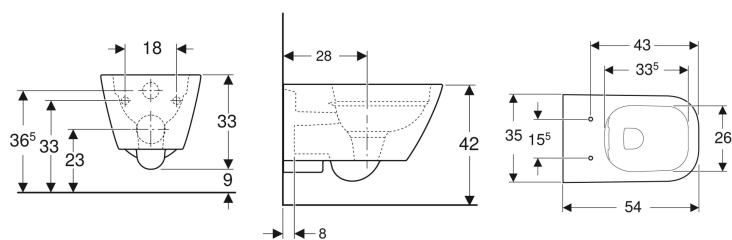

Geberit Smyle Square wall-hung WC, washdown, shrouded, Rimfree

Example image

Application purposes

- For concealed cisterns
- For pressure flushing valves

Characteristics

- Wall-hung
- Washdown WC
- Rimfree

- Easy fastening with Geberit WC wall fixing type EFF2
- Type 1, full flush volume 6 / 5 l, in accordance with EN 997
- Flushes with 4.5 l
- Shrouded
- Hidden fastening

Technical data

Product material

Vitreous china

Scope of delivery

- Fastening material

To order additionally

- WC seat

Art. no.	Colour / surface	B	H	T
500.208.01.1	white	35 cm	33 cm	54 cm

Accessories

- Geberit straight connector set for WC
- Geberit fastening material for wall-hung WCs and wall-hung bidets