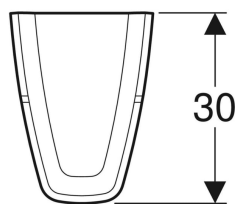

Geberit myDay half pedestal

Example image

Application purposes

- For washbasins with a width of 60 cm or more

Technical data

Product material

Vitreous china

Characteristics

- Easy fastening with Geberit fastening material Kerafix, for half pedestals

Art. no.	Colour / surface
291410600	white / KeraTect