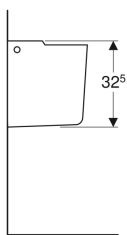

Geberit myDay half pedestal

Example image

Application purposes

- For washbasins with a width of 60 cm or more

Technical data

Product material

Vitreous china

Characteristics

- Easy fastening with Geberit fastening material Kerafix, for half pedestals

Art. no.	Colour / surface
291410600	white / KeraTect