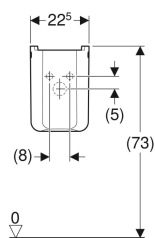

Geberit myDay half pedestal

Example image

Application purposes

- For washbasins with a width of 60 cm or more

Technical data

Product material

Vitreous china

Characteristics

- Easy fastening with Geberit fastening material Kerafix, for half pedestals

Art. no.	Colour / surface
291410600	white / KeraTect