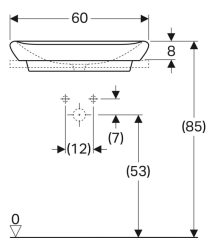

Geberit myDay countertop washbasin

Example image

Application purposes

- For mounting in washtops from above
- For mounting in washbasin cabinets

Technical data

Product material

Vitreous china

Scope of delivery

- Drain cover

Art. no.	Colour / surface	Tap hole	Overflow	B	H	T
245460600	white / KeraTect	without	without	60 cm	13 cm	40 cm

Accessories

- Geberit waste outlet with free outlet and valve cover
- Geberit myDay countertop washbasin