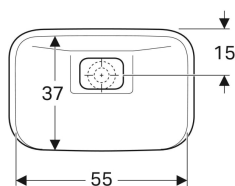

Geberit myDay countertop washbasin

Example image

Application purposes

- For mounting in washtops from above
- For mounting in washbasin cabinets

Technical data

Product material

Vitreous china

Scope of delivery

- Drain cover

Art. no.	Colour / surface	Tap hole	Overflow	B	H	T
245460600	white / KeraTect	without	without	60 cm	13 cm	40 cm

Accessories

- Geberit waste outlet with free outlet and valve cover
- Geberit myDay countertop washbasin