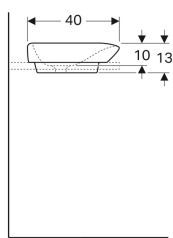

Geberit myDay countertop washbasin

Example image

Application purposes

- For mounting in washtops from above
- For mounting in washbasin cabinets

Technical data

Product material

Vitreous china

Scope of delivery

- Drain cover

Art. no.	Colour / surface	Tap hole	Overflow	B	H	T
245460600	white / KeraTect	without	without	60 cm	13 cm	40 cm

Accessories

- Geberit waste outlet with free outlet and valve cover
- Geberit myDay countertop washbasin