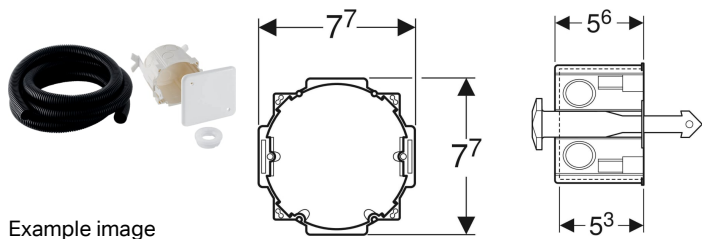

installation set with flush-mounting box, for Geberit DuoFresh module

Scope of delivery

- Cover for flush-mounting box
- Concealed outlet for drilling hole \varnothing 76 mm
- Conduit pipe, length 1.7 m
- Plug
- Securing clip