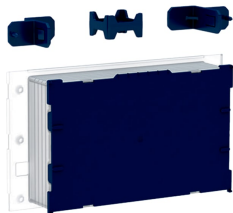

Geberit installation set, surface-even, for Sigma concealed cistern 12 cm

Example image

Scope of delivery

- 2 fixing brackets
- Bracket
- Protection box

Art. no.

243.168.00.1

-
- To be ordered for use with Sigma60