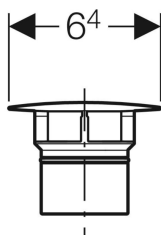

Application purposes

- For Geberit washbasin connectors
- For Geberit washbasin connectors with integrated overflow

Characteristics

- With integrated hair trap

Art. no.	Colour / surface	Material designation
241.993.11.1	white alpine	Plastic
241.993.21.1	gloss chrome-plated	Plastic
241.993.46.1	matt chrome-plated	Plastic
241.993.01.1	white	Sanitary ceramic