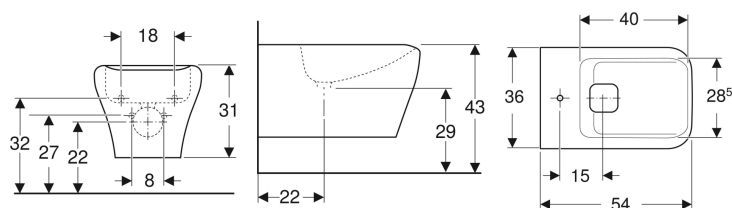

Geberit myDay wall-hung bidet, shrouded

Example image

Application purposes

- For single-hole taps with flexible hoses

Characteristics

- Wall-hung

Scope of delivery

- Fastening material

To order additionally

- Washbasin connector

- Hidden water supply connection
- Shrouded

Technical data

Product material | Vitreous china

- Drain cover

Art. no.	Colour / surface	Overflow	B	H	T
235450600	white / KeraTect	without	36 cm	31 cm	54 cm