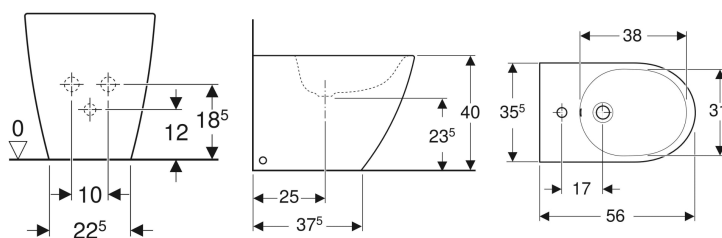

Geberit iCon floor-standing bidet, back-to-wall, shrouded

Example image

Characteristics

- Floor-standing
- Back-to-wall
- Hidden water supply connection

- Shrouded
- Hidden fastening

Technical data

Product material

Vitreous china

Scope of delivery

- Fastening material

Art. no.	Colour / surface	Overflow	B	H	T
234050000	white	visible	35.5 cm	40 cm	56 cm