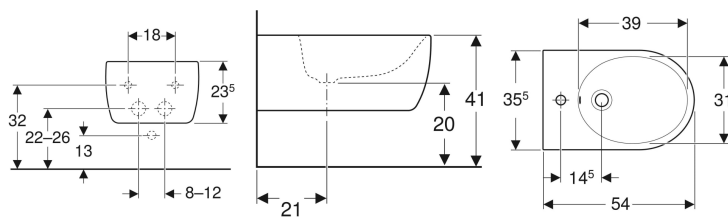

Geberit iCon wall-hung bidet, shrouded

Example image

Application purposes

- For single-hole taps with flexible hoses

Characteristics

- Wall-hung
- Hidden water supply connection

- Easy fastening with Geberit bidet wall fixing type EFF2
- Shrouded
- Hidden fastening

Technical data

Product material | Vitreous china

Scope of delivery

- Fastening material

Art. no.	Colour / surface	Overflow	B	H	T
234000000	white	visible	35.5 cm	23.5 cm	54 cm

Accessories

- Geberit fastening material for wall-hung WCs and wall-hung bidets