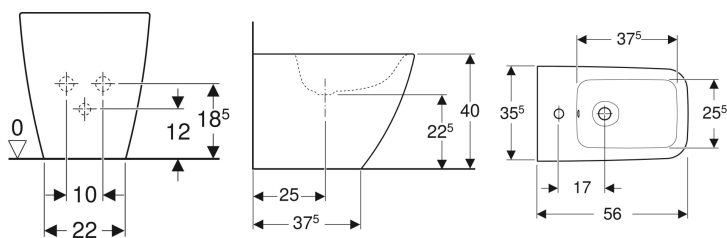

Geberit iCon Square floor-standing bidet, back-to-wall, shrouded

Example image

Characteristics

- Floor-standing
- Back-to-wall
- Hidden water supply connection

- Shrouded
- Hidden fastening

Technical data

Product material

Vitreous china

Scope of delivery

- Fastening material

Art. no.	Colour / surface	Overflow	B	H	T
231950000	white	visible	35.5 cm	40 cm	56 cm