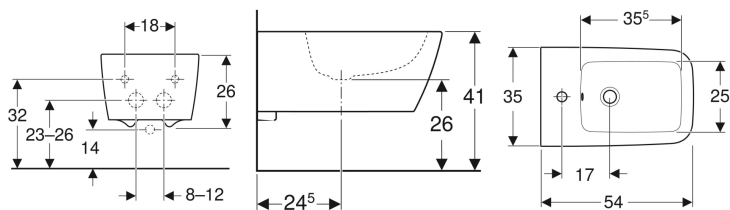

Geberit iCon Square wall-hung bidet, shrouded

Example image

Application purposes

- For single-hole taps with flexible hoses

Characteristics

- Wall-hung
- Hidden water supply connection

- Easy fastening with Geberit bidet wall fixing type EFF2
- Shrouded
- Hidden fastening

Technical data

Product material | Vitreous china

Scope of delivery

- Fastening material

To order additionally

- Extended drain for trap

Art. no.	Colour / surface	Overflow	B	H	T
231910000	white	visible	35 cm	26 cm	54 cm