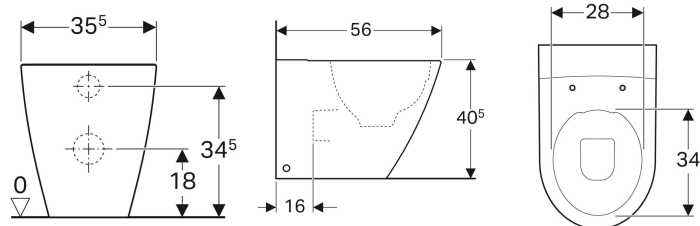

Geberit iCon floor-standing WC, washdown, back-to-wall, shrouded, Rimfree

Example image

Application purposes

- For concealed cisterns

Characteristics

- Floor-standing
- Back-to-wall
- Washdown WC

- Rimfree
- Type 1, full flush volume 6 / 5 / 4 l, in accordance with EN 997
- Horizontal or vertical outlet
- Shrouded
- Hidden fastening

Technical data

Product material

Vitreous china

Scope of delivery

- Fastening material

To order additionally

- WC seat

Art. no.	Colour / surface	B	H	T
214020000	white	35.5 cm	40.5 cm	56 cm