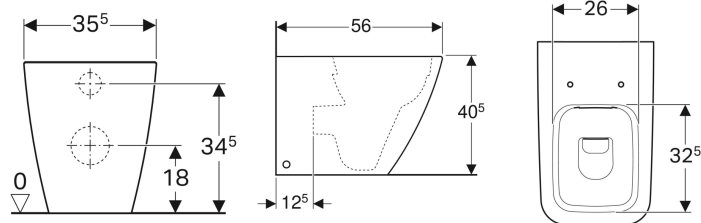

Geberit iCon Square floor-standing WC, washdown, back-to-wall, shrouded, Rimfree

Example image

Application purposes

- For concealed cisterns
- For pressure flushing valves

Characteristics

- Floor-standing
- Back-to-wall
- Washdown WC

- Rimfree
- Type 1, full flush volume 6 / 5 / 4 l, in accordance with EN 997
- Horizontal or vertical outlet
- Shrouded
- Hidden fastening

Technical data

Product material | Vitreous china

Scope of delivery

- Fastening material

To order additionally

- WC seat

Art. no.	Colour / surface	B	H	T
211910000	white	35 cm	40.5 cm	56 cm

- Recommended for Geberit Sigma, Omega and Kappa concealed cisterns