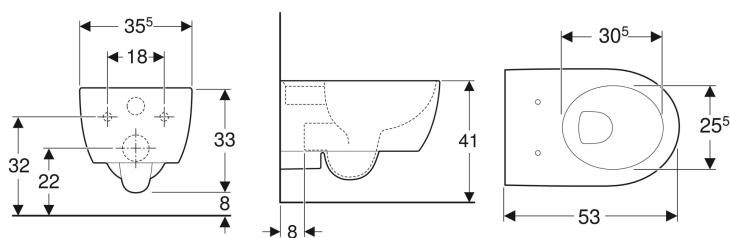

## Geberit iCon wall-hung WC, washdown, shrouded

Example image

### Characteristics

- Wall-hung
- Washdown WC
- With flush rim

- Easy fastening with Geberit WC wall fixing type EFF2
- Type 1, full flush volume 6 / 5 l, in accordance with EN 997
- Type 2 in accordance with EN 997
- Flushes with 4.5 l
- Shrouded
- Hidden fastening

### To order additionally

- WC seat

Art. no.	Colour / surface	B	H	T
204000000	white	35.5 cm	33 cm	53 cm