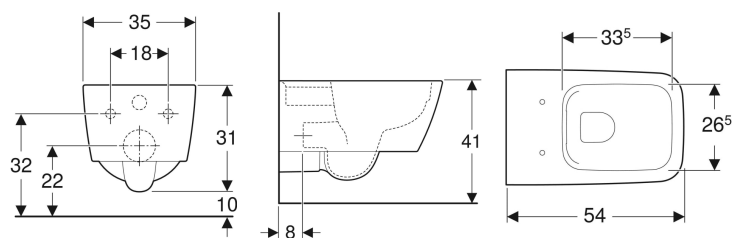

Geberit iCon Square wall-hung WC, washdown, shrouded, Rimfree

Example image

Application purposes

- For concealed cisterns
- For pressure flushing valves

Characteristics

- Wall-hung
- Washdown WC
- Rimfree

- Easy fastening with Geberit WC wall fixing type EFF2
- Type 1, full flush volume 6 / 5 l, in accordance with EN 997
- Type 2 in accordance with EN 997
- Flushes with 4.5 l
- Shrouded
- Hidden fastening

Technical data

Product material | Vitreous china

Scope of delivery

- Fastening material

To order additionally

- WC seat

| Art. no. | Colour / surface | B | H | T |
|-----------|------------------|-------|-------|-------|
| 201950000 | white | 35 cm | 33 cm | 54 cm |