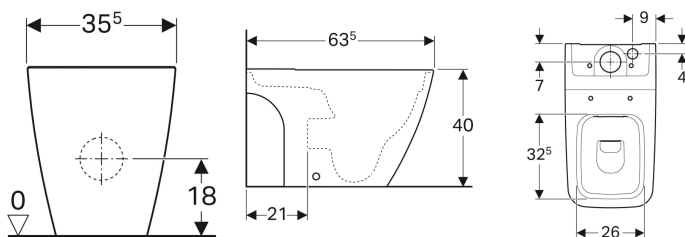

Geberit iCon Square floor-standing WC for close-coupled exposed cistern, washdown, shrouded, Rimfree

Example image

Application purposes

- For close-coupled exposed cistern

Characteristics

- Floor-standing
- Washdown WC
- Rimfree

Scope of delivery

- Fastening material

To order additionally

- Cistern
- WC seat

- Type 1, full flush volume 6 l, in accordance with EN 997
- Multidirectional outlet
- Shrouded
- Hidden fastening

Technical data

Product material | Vitreous china

Art. no.	Colour / surface	B	H	T
200930000	white	35.5 cm	40 cm	63.5 cm