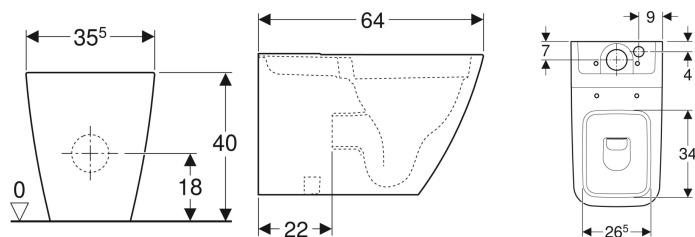

Geberit iCon Square floor-standing WC for close-coupled exposed cistern, washdown, back-to-wall, shrouded

Example image

Application purposes

- For close-coupled exposed cistern

Characteristics

- Floor-standing
- Washdown WC
- With flush rim

- Horizontal or vertical outlet
- Type 1, full flush volume 6 l, in accordance with EN 997
- Shrouded
- Hidden fastening

Technical data

Product material | Vitreous china

Scope of delivery

- Fastening material

To order additionally

- Cistern
- WC seat

Art. no.	Colour / surface	B	H	T
200920000	white	35.5 cm	40 cm	63.5 cm

Accessories

- Geberit P-bend set for floor-standing WC