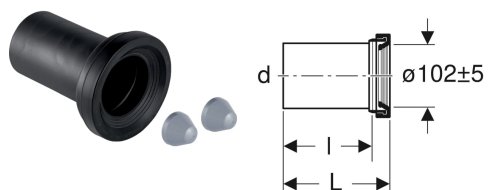

Geberit straight connector with sleeve and cover caps

Example image

Application purposes

- For wall-hung WCs

Technical data

Product material | PE-HD

Scope of delivery

- Sleeve made of EPDM
- 2 cover caps

Art. no.	Colour / surface	d, ø	AB	L	I
152.425.46.1	matt chrome-plated	90 mm	97–107 mm	18 cm	14.5 cm
152.429.46.1	matt chrome-plated	110 mm	97–107 mm	30 cm	26.5 cm
152.428.46.1	matt chrome-plated	90 mm	97–107 mm	30 cm	26.5 cm