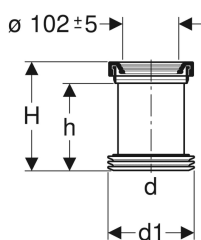

Geberit straight connector with sleeve and lip seals

Example image

Application purposes

- For coupling sockets for floor-standing WCs
- For floor-standing WCs with hidden or open outlet

Technical data

Product material

PE-HD

Scope of delivery

- Sleeve made of EPDM
- Lip seal made of EPDM

Art. no.	d, \varnothing	d1, \varnothing	AB	H	h
152.400.16.1	110 mm	120-125 mm	97-107 mm	18 cm	14.5 cm