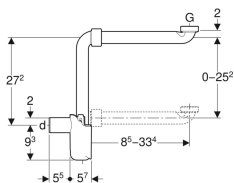

Geberit bottle trap with dip tube for washbasin, space-saving model, horizontal outlet

Example image

Application purposes

- For space-saving connection of washbasins in bathroom furniture

Characteristics

- Quality-monitored in accordance with EN 274-3

- Space-saving model
- For cleaning accessible

Technical data

Depth of water seal	50 mm
Product material	Plastic

Scope of delivery

- Seals
- Connection bend with union nut

Art. no.	Colour / surface	d, ø	Discharge rate	G
151.116.11.1	white alpine	32 mm	0.68 l/s	1 1/4 "

- Order additionally 243.134.00.1 Geberit adaptor for use with UK pipework.