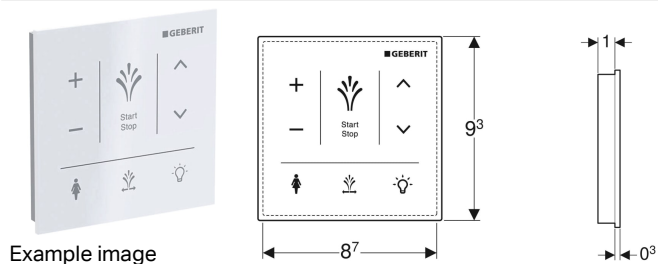

## Wall-mounted control panel for Geberit AquaClean Sela

### Application purposes

- For manual, wireless operation of the shower toilet functions
- For exposed installation
- For Geberit AquaClean Sela

### Technical data

Battery type	CR2032 (3 V)
Service life, supplied battery	~ 2 years
Protection degree	IPX4
Relative humidity	10-100 %
Operating temperature	5-40 °C

- Fastening material

Art. no.	Colour / surface	B	H	
147.041.SI.1	white / glass	9.3 cm	9.3 cm	
147.041.SJ.1	black / glass	9.3 cm	9.3 cm	New