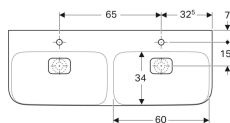

Geberit myDay double washbasin

Example image

Characteristics

- Can be installed with a washbasin cabinet
- Suitable for Geberit washbasin connector Clou

Technical data

Product material

Fine fireclay

Scope of delivery

- Drain cover

To order additionally

- Washbasin connector

Art. no.	Colour / surface	Tap hole	Overflow	B	H	T
135430600	white / KeraTect	centred	without	130 cm	13.5 cm	48 cm

Accessories

- Geberit washbasin connector Clou, with lever actuation
- Geberit valve cover for washbasin connector Clou
- Geberit waste outlet with free outlet and valve cover
- Geberit bottle trap with dip tube for washbasin, space-saving model, horizontal outlet
- Geberit bottle trap for washbasin, plastic, horizontal outlet
- Geberit myDay double washbasin
- Geberit fastening material for washbasin