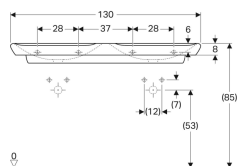

Geberit myDay double washbasin

Example image

Characteristics

- Can be installed with a washbasin cabinet
- Suitable for Geberit washbasin connector Clou

Technical data

Product material

Fine fireclay

Scope of delivery

- Drain cover

To order additionally

- Washbasin connector

Art. no.	Colour / surface	Tap hole	Overflow	B	H	T
135430600	white / KeraTect	centred	without	130 cm	13.5 cm	48 cm

Accessories

- Geberit washbasin connector Clou, with lever actuation
- Geberit valve cover for washbasin connector Clou
- Geberit waste outlet with free outlet and valve cover
- Geberit bottle trap with dip tube for washbasin, space-saving model, horizontal outlet
- Geberit bottle trap for washbasin, plastic, horizontal outlet
- Geberit myDay double washbasin
- Geberit fastening material for washbasin