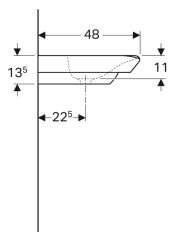

Geberit myDay double washbasin

Example image

Characteristics

- Can be installed with a washbasin cabinet
- Suitable for Geberit washbasin connector Clou

Technical data

Product material

Fine fireclay

Scope of delivery

- Drain cover

To order additionally

- Washbasin connector

Art. no.	Colour / surface	Tap hole	Overflow	B	H	T
135430600	white / KeraTect	centred	without	130 cm	13.5 cm	48 cm

Accessories

- Geberit washbasin connector Clou, with lever actuation
- Geberit valve cover for washbasin connector Clou
- Geberit waste outlet with free outlet and valve cover
- Geberit bottle trap with dip tube for washbasin, space-saving model, horizontal outlet
- Geberit bottle trap for washbasin, plastic, horizontal outlet
- Geberit myDay double washbasin
- Geberit fastening material for washbasin