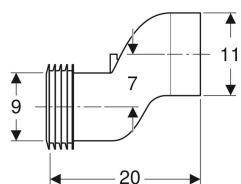

**Geberit straight connector set for wall-hung WC, stepped by 7 cm**

---

Example image

**Application purposes**

- For compensating the offset between WC connections and wall drains

**Scope of delivery**

- Straight connector made of PP,  $\varnothing$  90 mm
- 2 sleeves made of EPDM,  $\varnothing$  90 / 110 mm

Art. no.	arc
131.108.11.1	0°