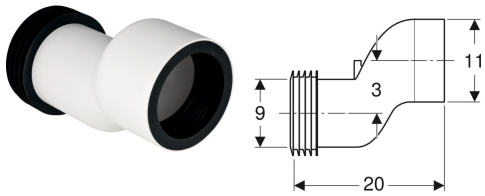

Geberit straight connector set for wall-hung WC, stepped by 3 cm

Example image

Application purposes

- For compensating the offset between WC connections and wall drains

Scope of delivery

- Straight connector made of PP, \varnothing 90 mm
- 2 sleeves made of EPDM, \varnothing 90 / 110 mm

Art. no. arc

131.085.11.1 0°
