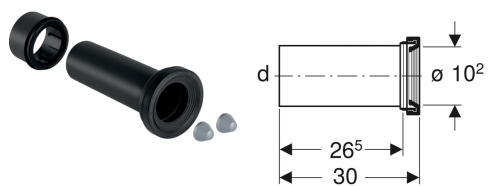

Geberit straight connector set for wall-hung WC

Example image

Application purposes

- For connecting wall-hung WCs

Scope of delivery

- Straight connector made of PE-HD, \varnothing 90 mm
- Adaptor socket made of PE-HD, \varnothing 90 / 110 mm
- Sleeve made of EPDM, \varnothing 122 mm
- Sleeve made of EPDM, \varnothing 90 mm
- 2 threaded rods M12

Art. no.	DN	d, \varnothing	arc
131.084.16.1	90	90 mm	0°